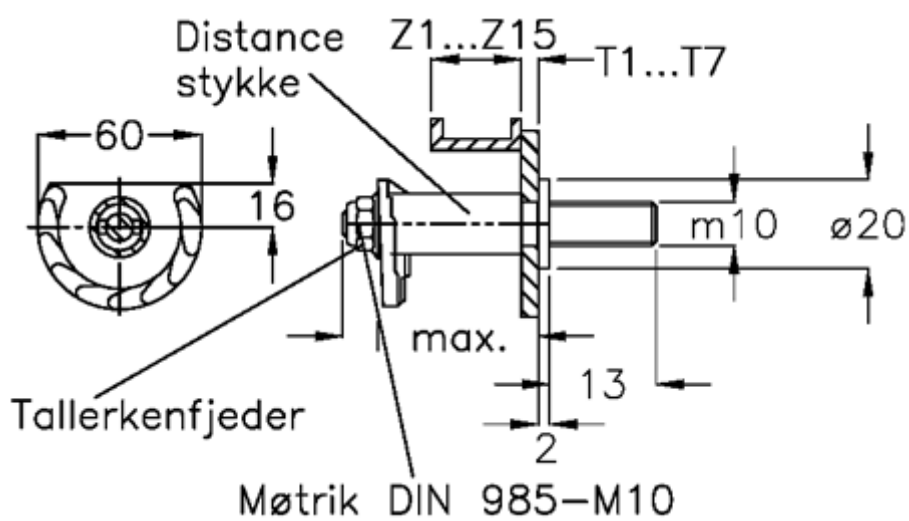

# Data Sheet

Article number: 20895509

Description: E+G Door lock  
GN 117-GB-T5-Z9

## Measures

Cam thickness = 24-33